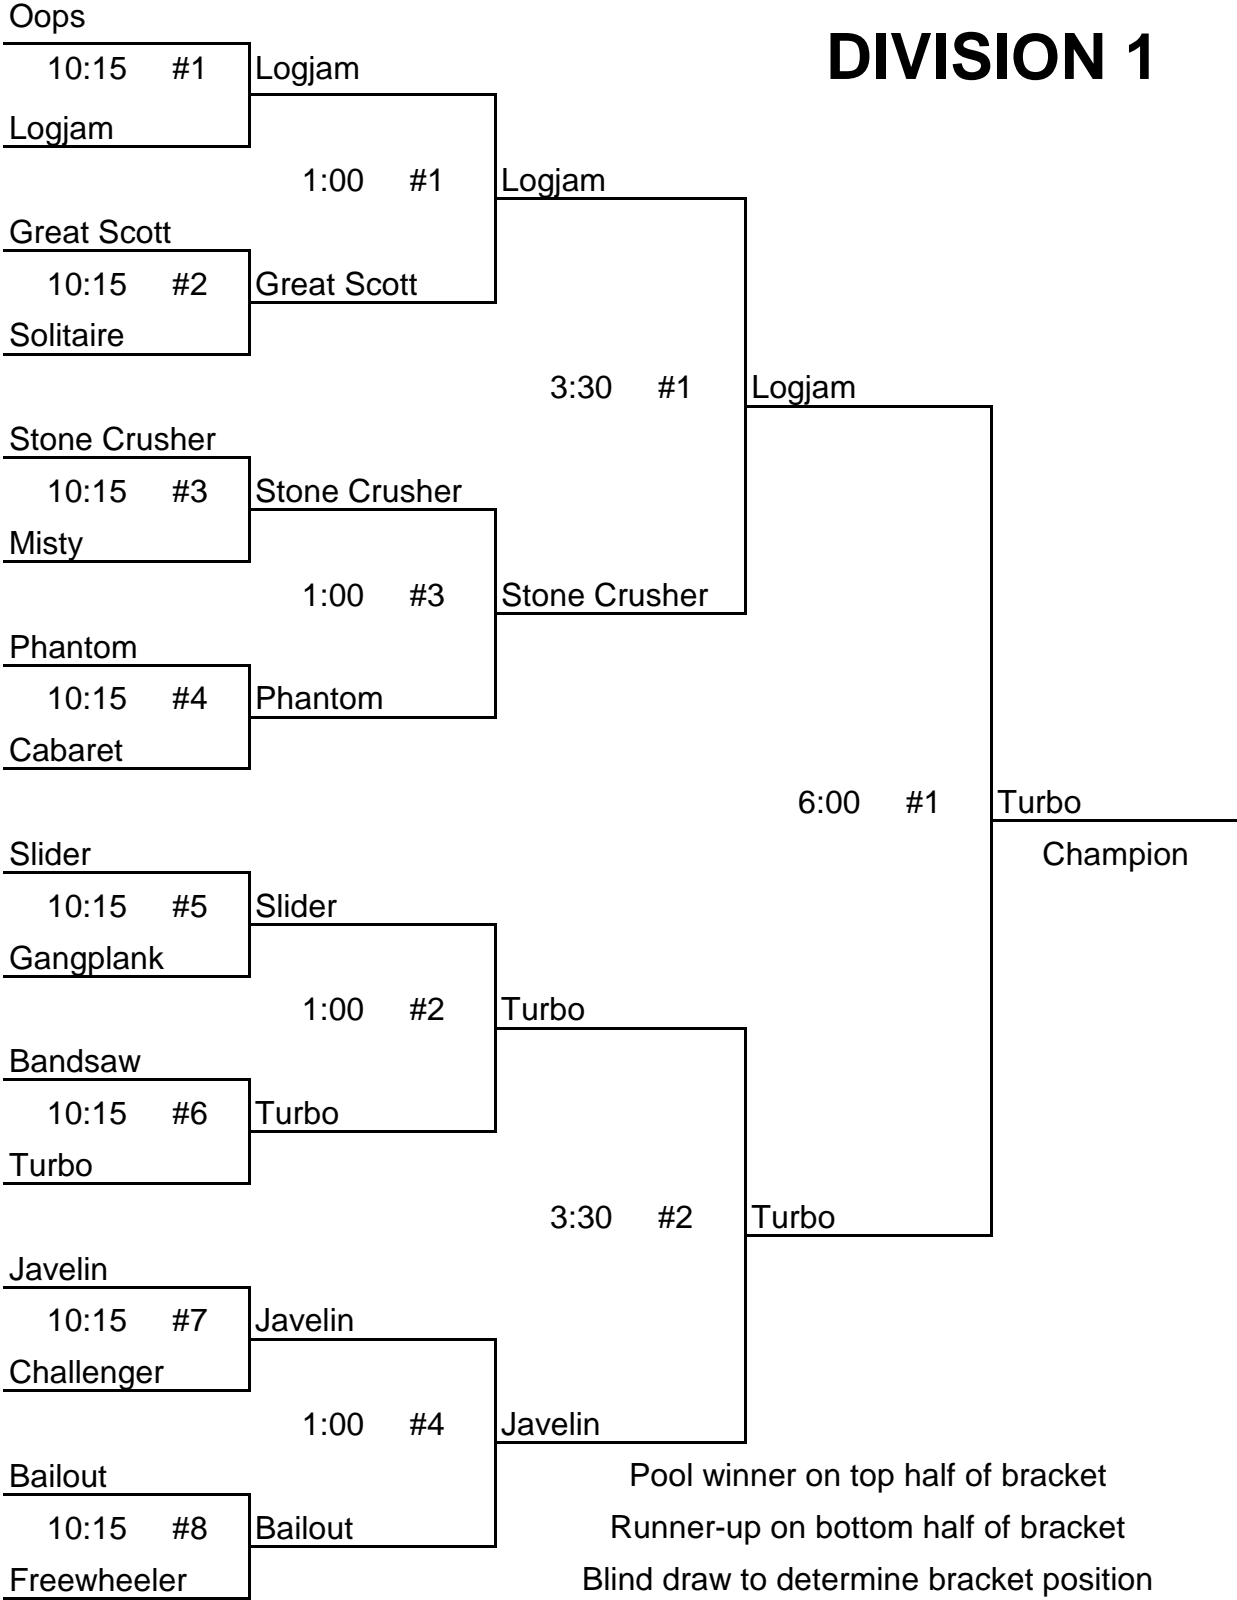

DIVISION 1

DIVISION 2

DIVISION 3

Warmup

9:00 #5 Pickmeup

Pickmeup

11:45 #2 Expresso

Loser #8 Expresso