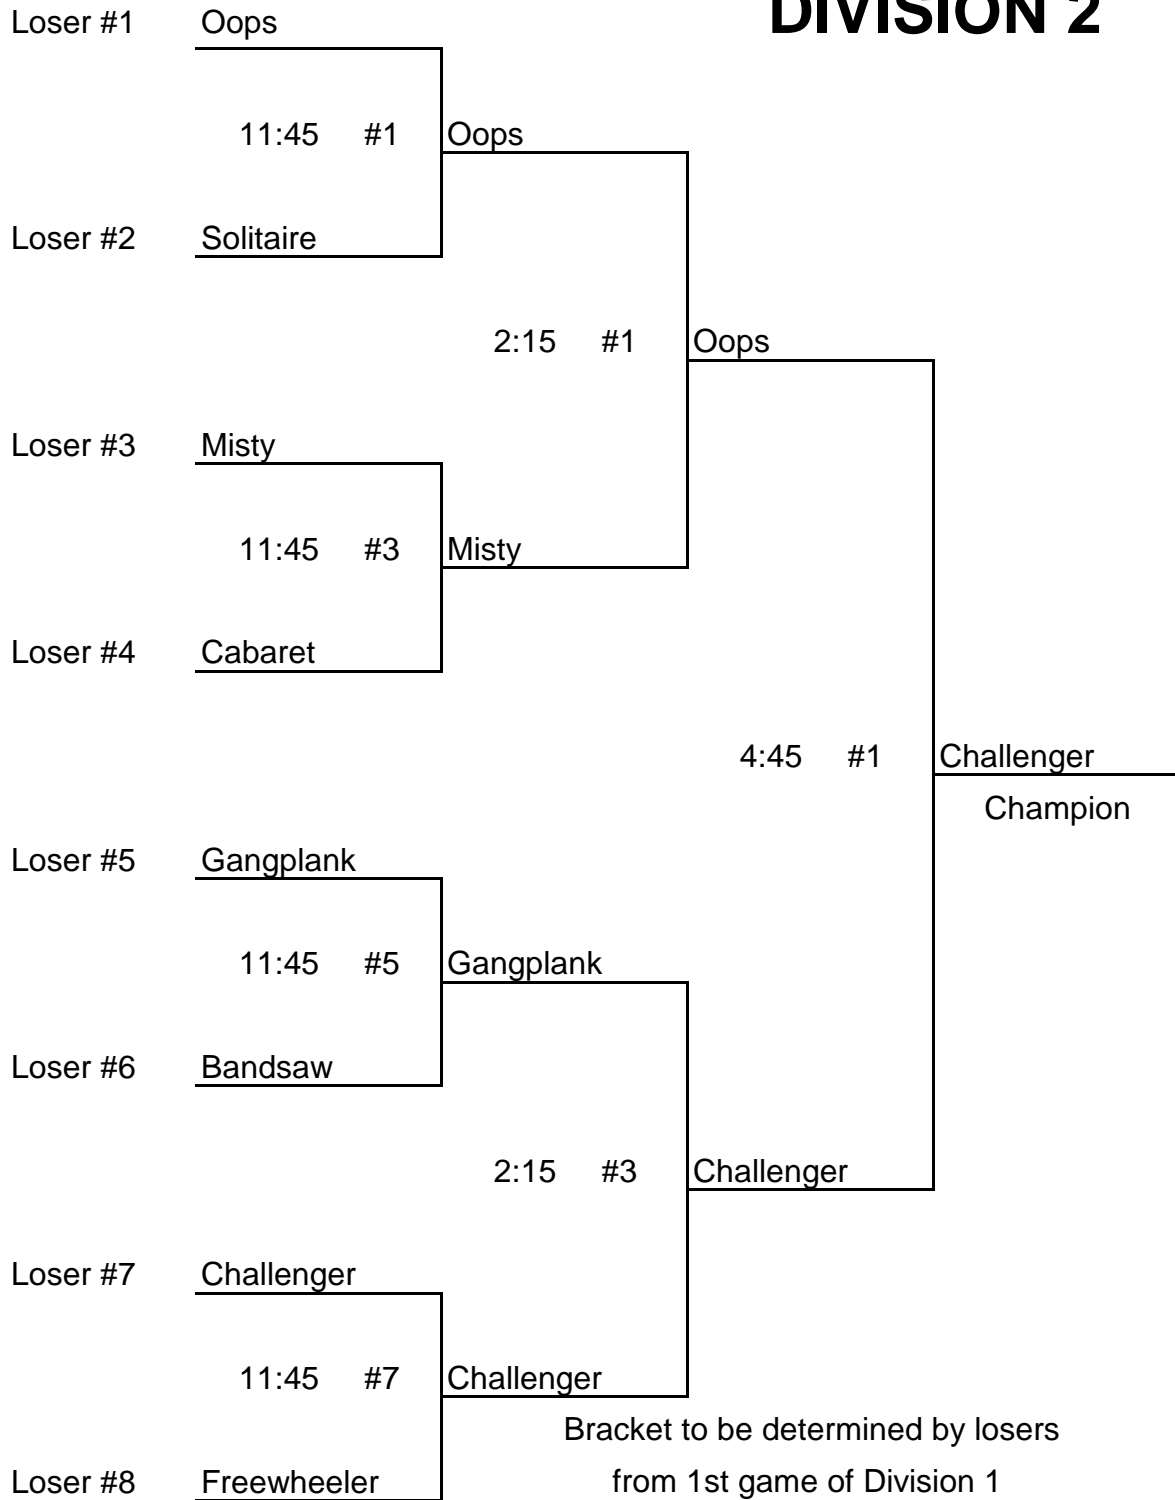

DIVISION 1

DIVISION 2

DIVISION 3

Warmup

9:00 #5 Pickmeup

Pickmeup

11:45 #2 Expresso

Loser #8 Expresso

2:15 #2 Cross Bow

Cross Bow

9:00 #6 Cross Bow

Hold Me Back

11:45 #6 Cross Bow

Loser #7 Oh No

4:45 #2 Cross Bow

Drop Out